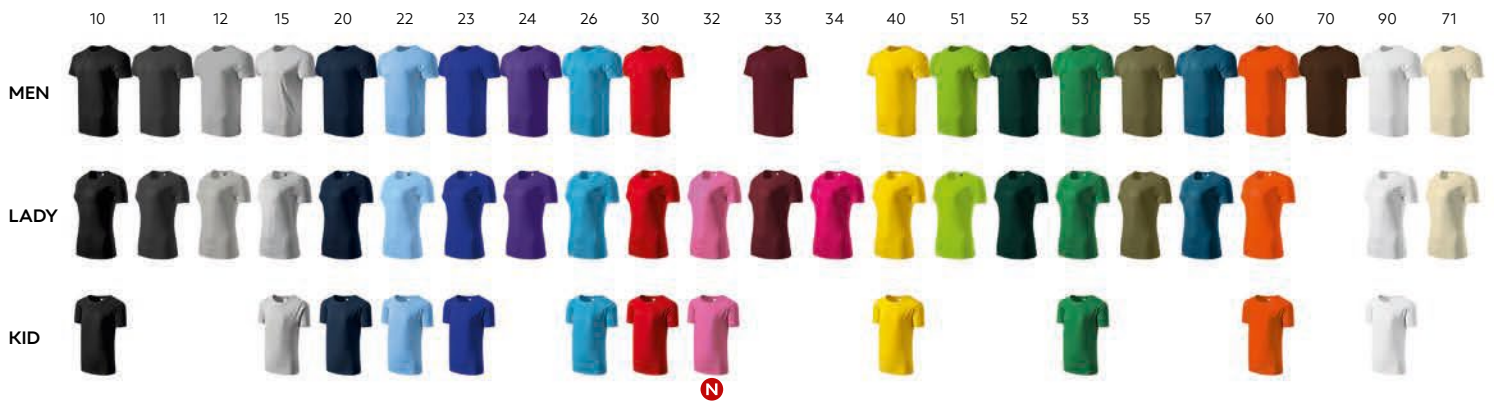

### MASTER

Master Men 50.050 S, M, L, XL, XXL, 3XL \*

\* .10, .15, .20, .23, .30, .90 - dostupno u veličini XS  
\* .90 - dostupno u veličini 4XL

Master Lady 50.051 S, M, L, XL, XXL

Master Kid 50.054 02, 04, 06, 08, 10, 12